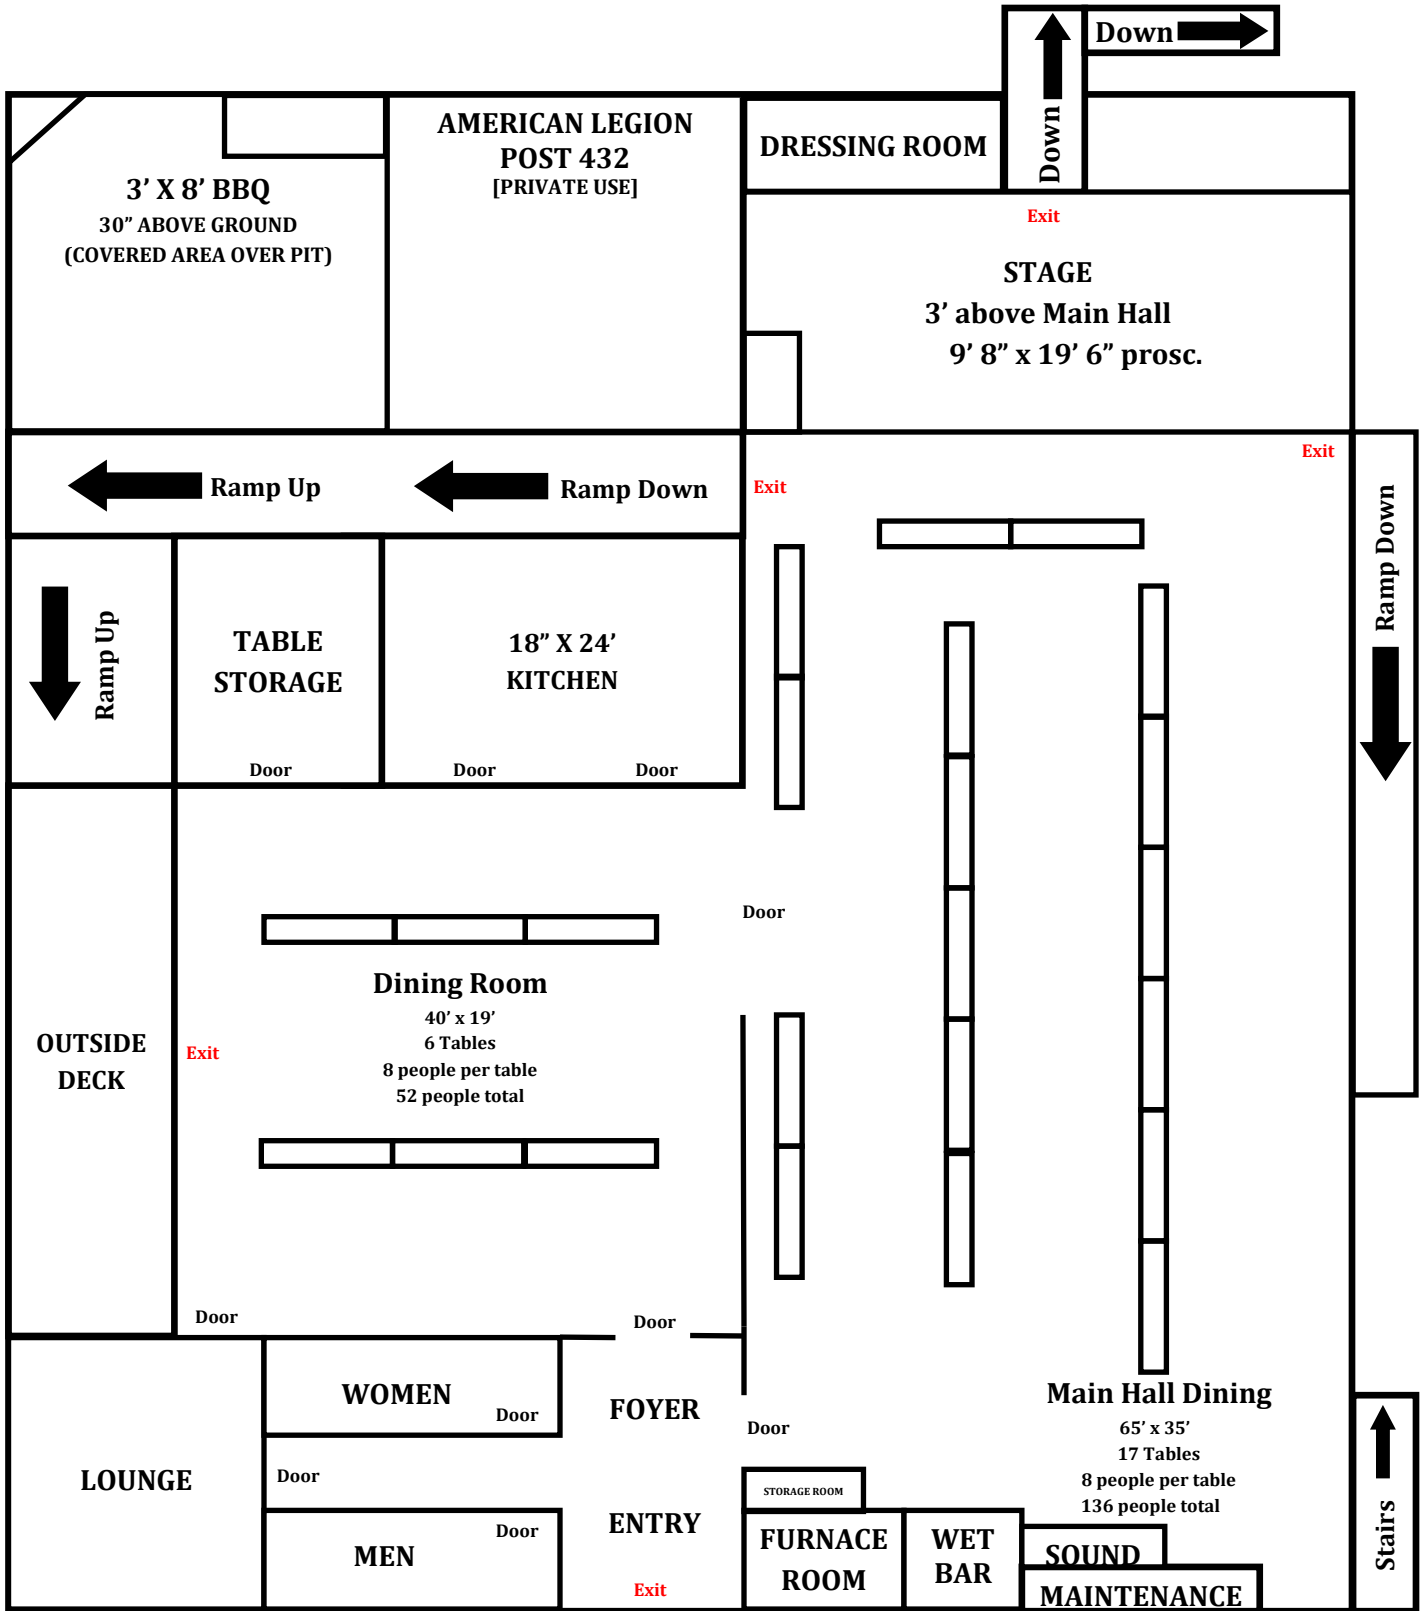

Cambria Veterans' Memorial Hall Floor Plan

Dinner/Dance/Wedding
200 Maximum Capacity for Feeding

Must maintain a minimum 4'
clearance around all exits