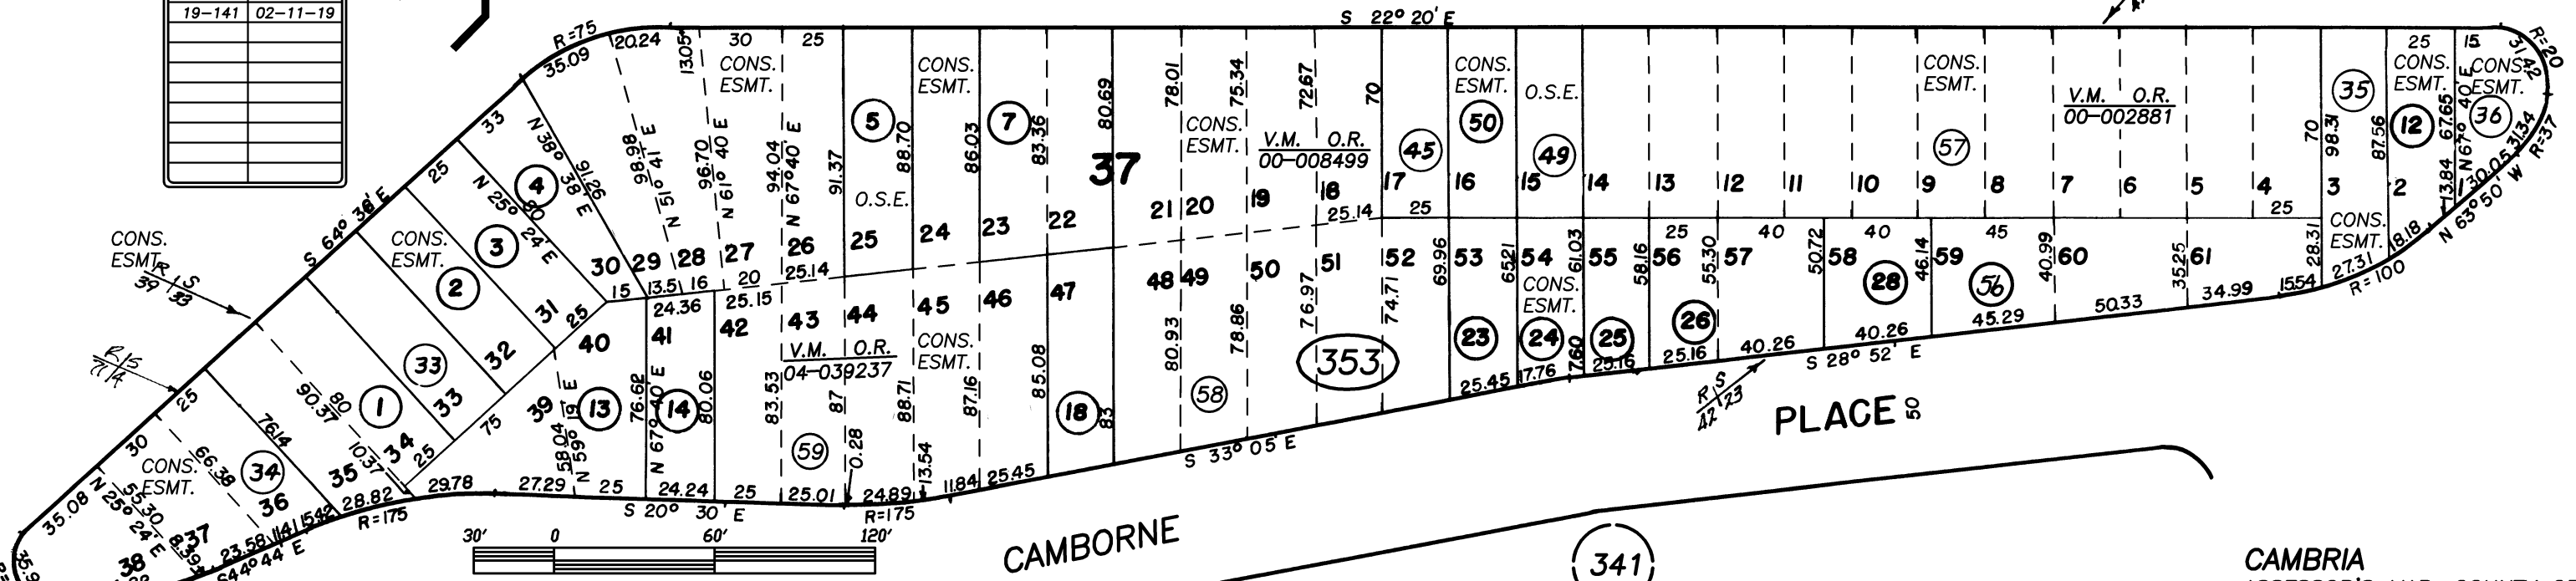

291

024  
042

LEONA DRIVE

LEONA DRIVE

292

024  
043

NEWPORT

BURTON DRIVE

BURTON DRIVE

REVISIONS	
I.S.	DATE
NA	03-14-17
19-141	02-11-19

THIS MAP IS PREPARED FOR ASSESSMENT PURPOSES ONLY.