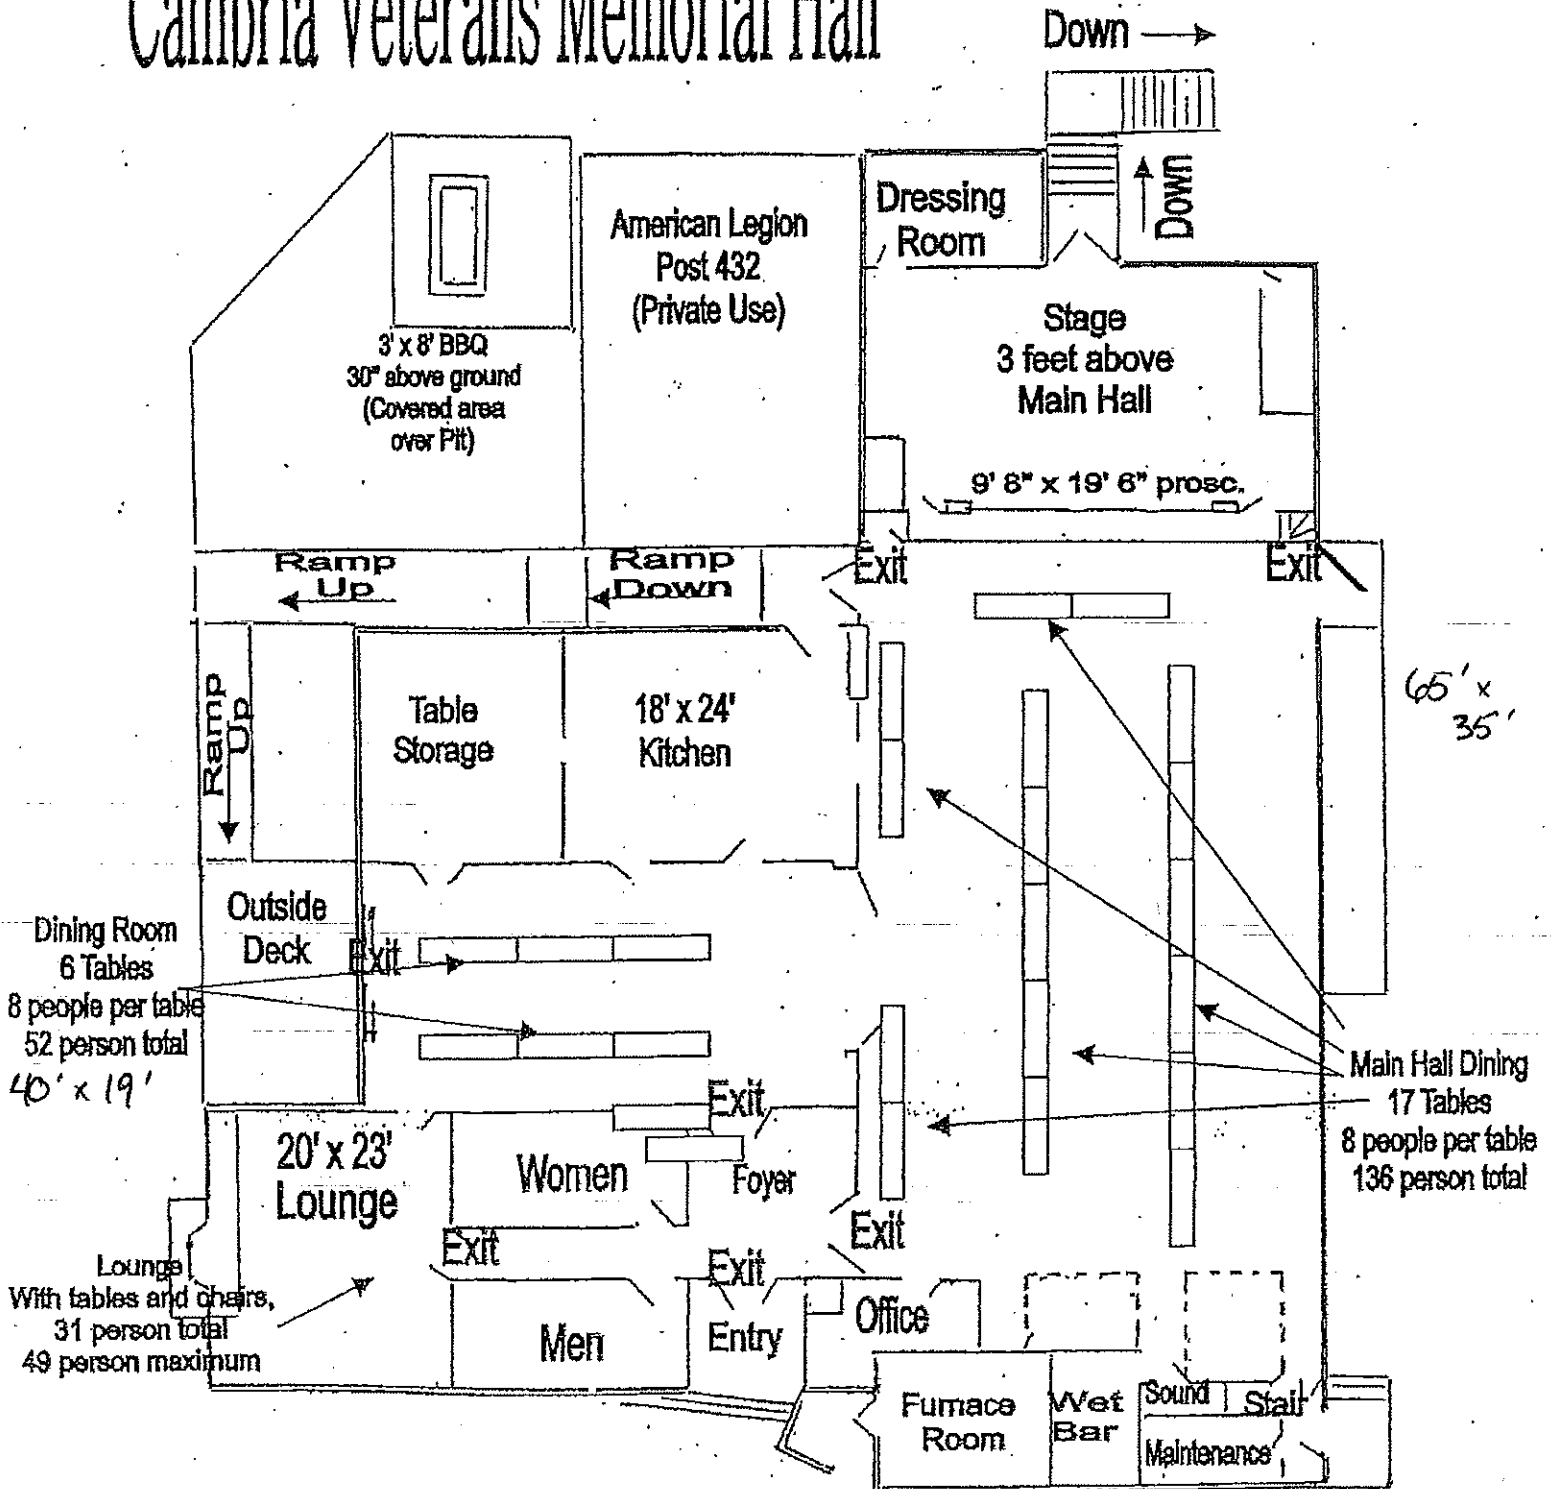

Floor Plan of the Cambria Veterans Memorial Hall

Dinner/Dance/Wedding
 Maximum capacity for
 feeding - 200

Maintain a minimum
 clearance of 4'
 around all exits.

1/16" Scale
 North